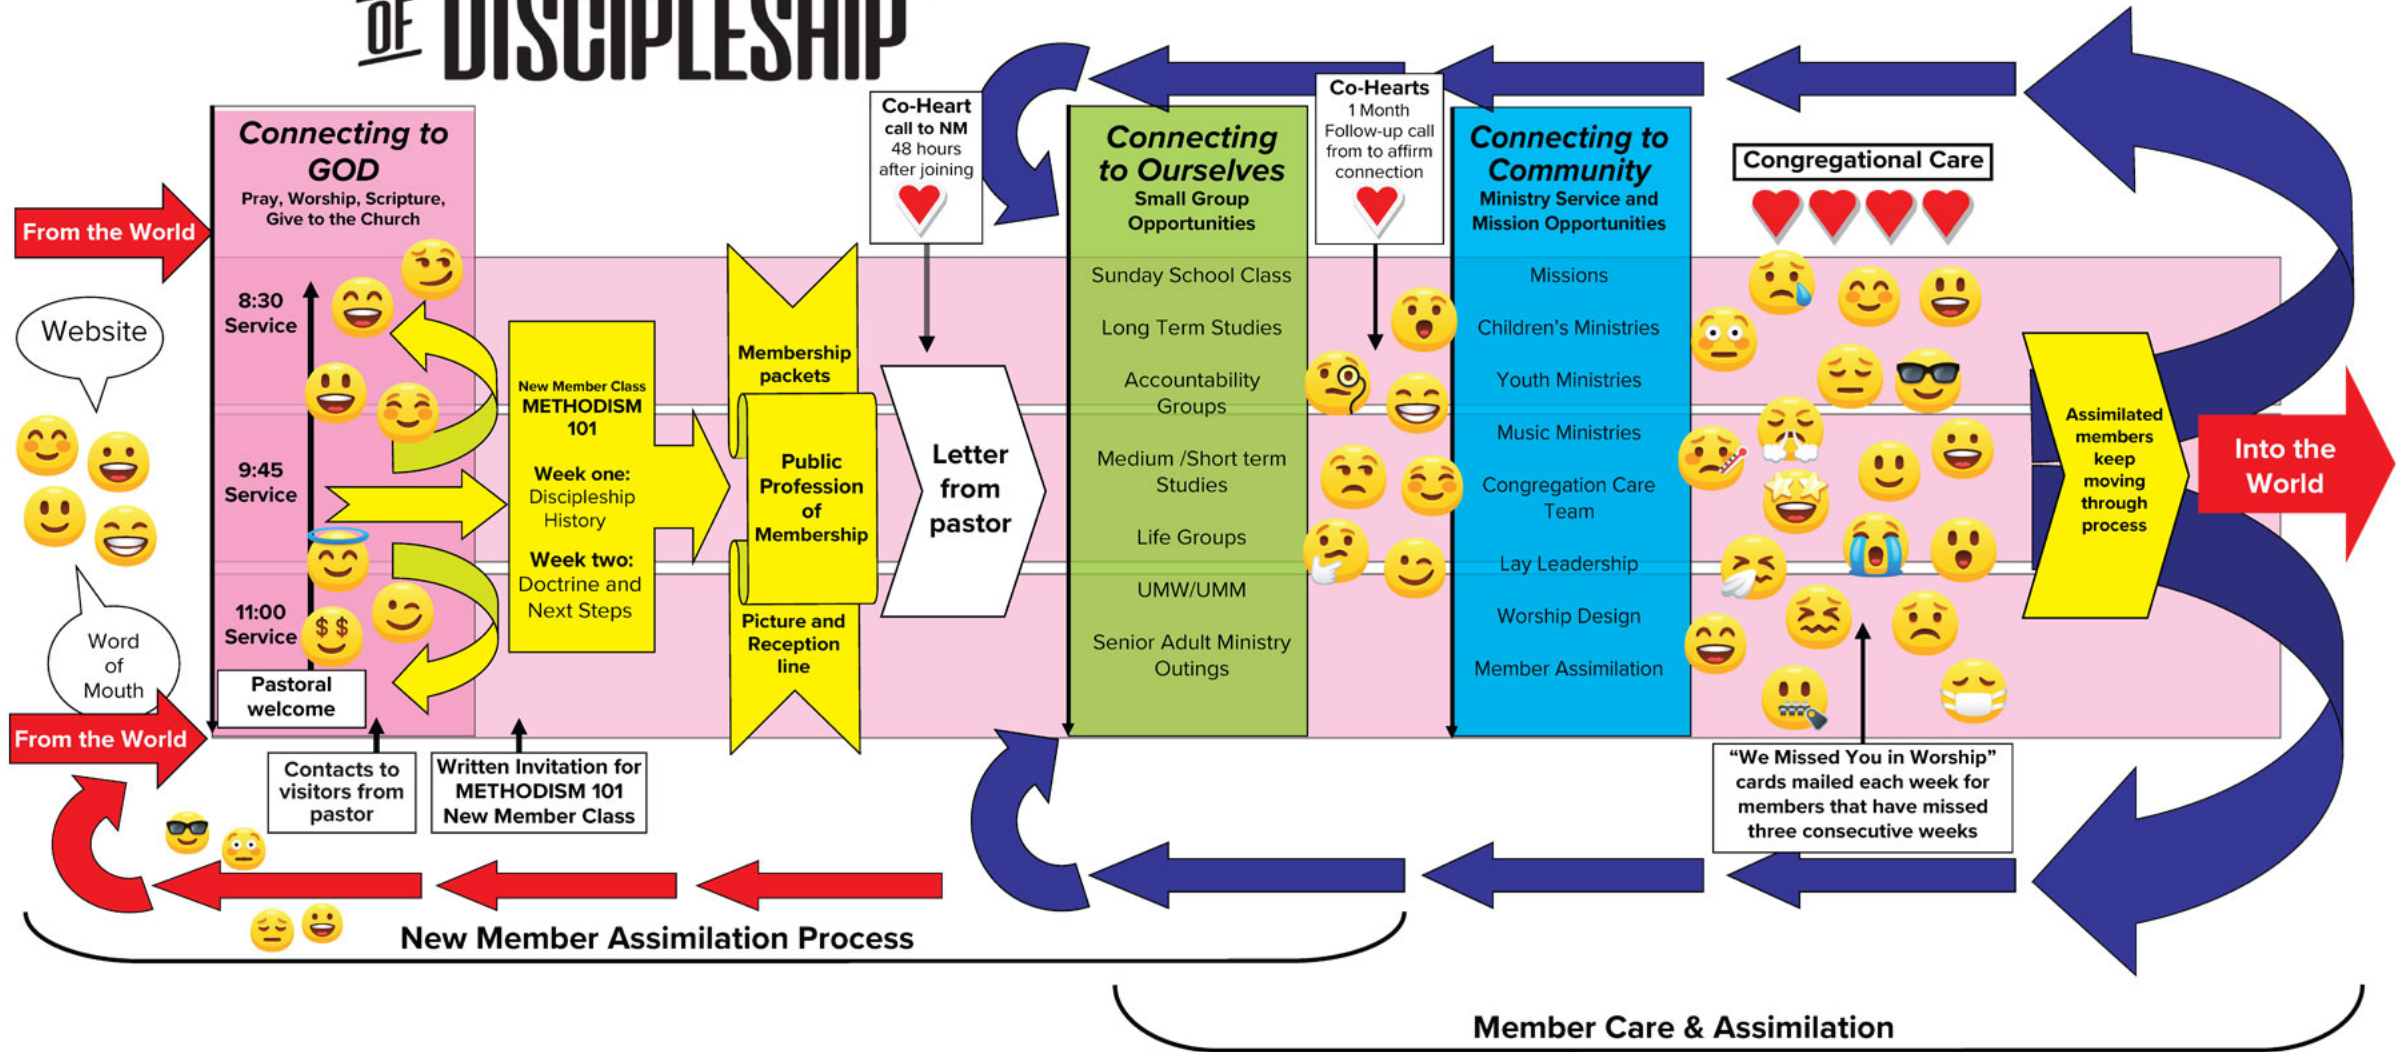

**Making disciples of Jesus Christ
for the transformation of the world.**

Our Vision:

CONNECTING
GOD  **GRACE**
TO SELF AND COMMUNITY

Connecting God and Grace to Self and Community
Connecting God and Grace to Self and Community
Connecting God and Grace to Self and Community
Connecting God and Grace to Self and Community
Connecting God and Grace to Self and Community
Connecting God and Grace to Self and Community
Connecting God and Grace to Self and Community
Connecting God and Grace to Self and Community
Connecting God and Grace to Self and Community
Connecting God and Grace to Self and Community

MATT GROENING

MISSION TOGETHER

ONE GREAT DAY OF SERVICE UNITING OUR
COMMUNITY WITH OUR NEIGHBORS IN NEED

A PATHWAY OF DISCIPLESHIP

CONNECTING GOD & GRACE TO SELF AND COMMUNITY

Dear Friend,

Thank you for allowing God to nudge you to considering membership at First United Methodist Church Plano. We are dedicated to our vision of *Connecting God and Grace to Self and Community*. Jesus had many interested people and some of those joined the disciples in becoming the Body of Christ for the world. I invite you to take that same step.

Membership puts God first in the way we live our lives and give our ourselves through our "prayers, presence, gifts, service and witness." These become expectations for members just as they were for Jesus' disciples; and just as in Jesus' time, it was not for everyone. But for those who chose to live that life of grace and giving with others, it was transforming. I invite you to do the same.

Connecting to Global Community

- I will serve regularly:
 - Usher
 - Greeter
 - Serve Communion
 - Front Desk Volunteer
 - Care Minister
 - Media Volunteer
 - Sound Volunteer
 - Yardbirds (Care of grounds and building)
 - Prayer Planters
 - Heavenly Hosts
 - FUMC Plano PX
 - Plano Overnight Warming Stations (POWS)
 - Quilts for Kids
 - Family Promise
 - Project Transformation
 - Reach Out Honduras